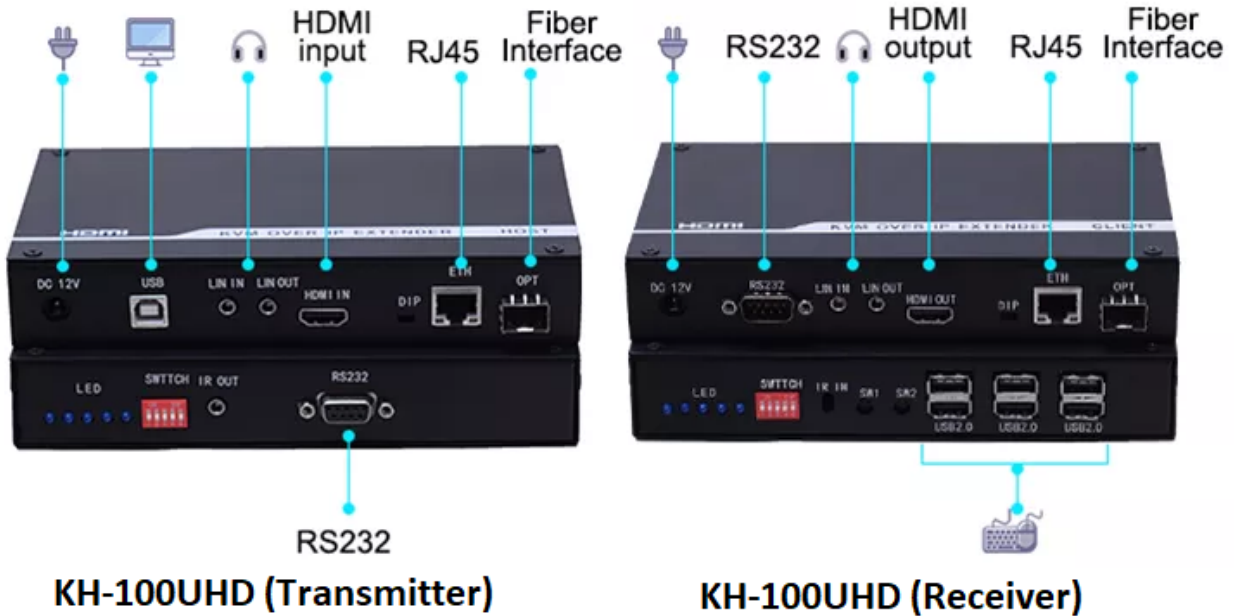

**Product Model: KH-100UHD**

One Cat6/7 or Optical Fiber cable extend UHD HDMI video, Audio, USB, IR, RS 232 signals up to 100m away

**Main Feature**

HDMI KVM Extender transmit UHD HDMI video, Audio, USB keyboard and Mouse signals up to 100m away from a computer using only one Cat6/7 or Optical Fiber cable. Each KVM extender consists of a Transmitter that connects to a computer, and extends UHD HDMI signal to local monitor.

Specification			
Product Model		KH-100UHD (Transmitter)	KH-100UHD (Receiver)
Signal	Connection Type	<b>Input:</b> HDMI-A Female, Audio, USB-B, IR, RS 232 <b>Output:</b> 1 x RJ45, 1 x SFP fiber LC connector	<b>Input:</b> 1 x RJ45, 1 x SFP fiber LC connector <b>Output:</b> HDM-A Female, Audio, USB-A, IR, RS 232
	Maximum Group Transmit	With routing switching function, 32 groups of pairing through the dip switch	
	Max. Resolution	4k x 2k @ 30Hz; HDMI1.4 & HDCP2.2	
	Support Format	VGA: 640 x 480, 800 x 600, 1024 x 768, 1920 x1200 DTV/HDTV: 480i/480p/576i/576p/720p/1080i/1080p 4096x2160@30Hz; 4096x2160@60Hz, 2560x1080@120Hz	
	Max Transmit	100 meters	
	Dimension (mm)	137 x 110 x 30	
	Power	12V / 2A	